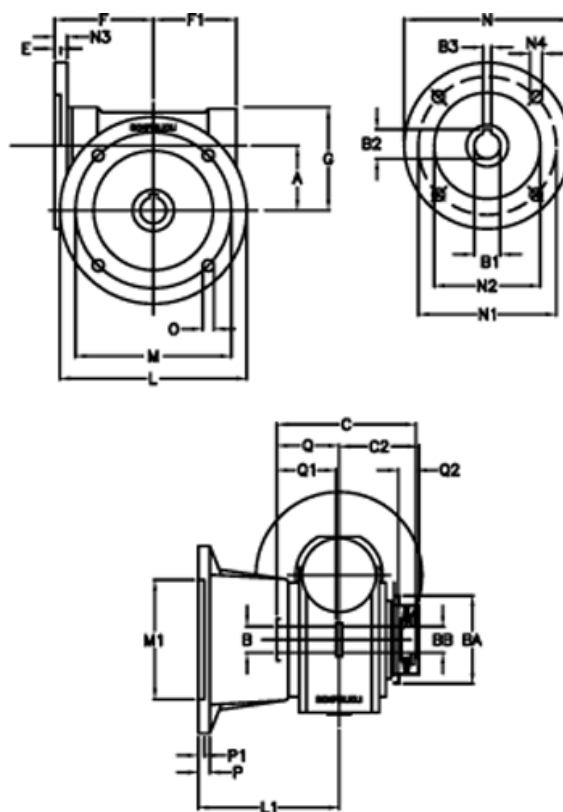

Data Sheet

Article number: 390204903662336

Description: Worm Gear with Torque Limiter
VF 49-L2-FA-36 P63B14

Measures

a = 49.5	C2 = 64	m = 90	P = 12
B = 25	Description = VF 49FA-xx-63B14	M1 = 70	P1 = 10
B1 E7 = 11	E = 3	N = 90	Q = 51.0
B2 = 12.8	F = 70	N1 = 75	Q1 = 41
B3 H9 = 4	F1 = 63	N2 = 60	Q2 = 15
BA = 63	g = 80	N3 = 7.0	
BB H7 = 14	L = 125	N4 = 6.0	
C = 105	L1 = 115	O = 10.5	